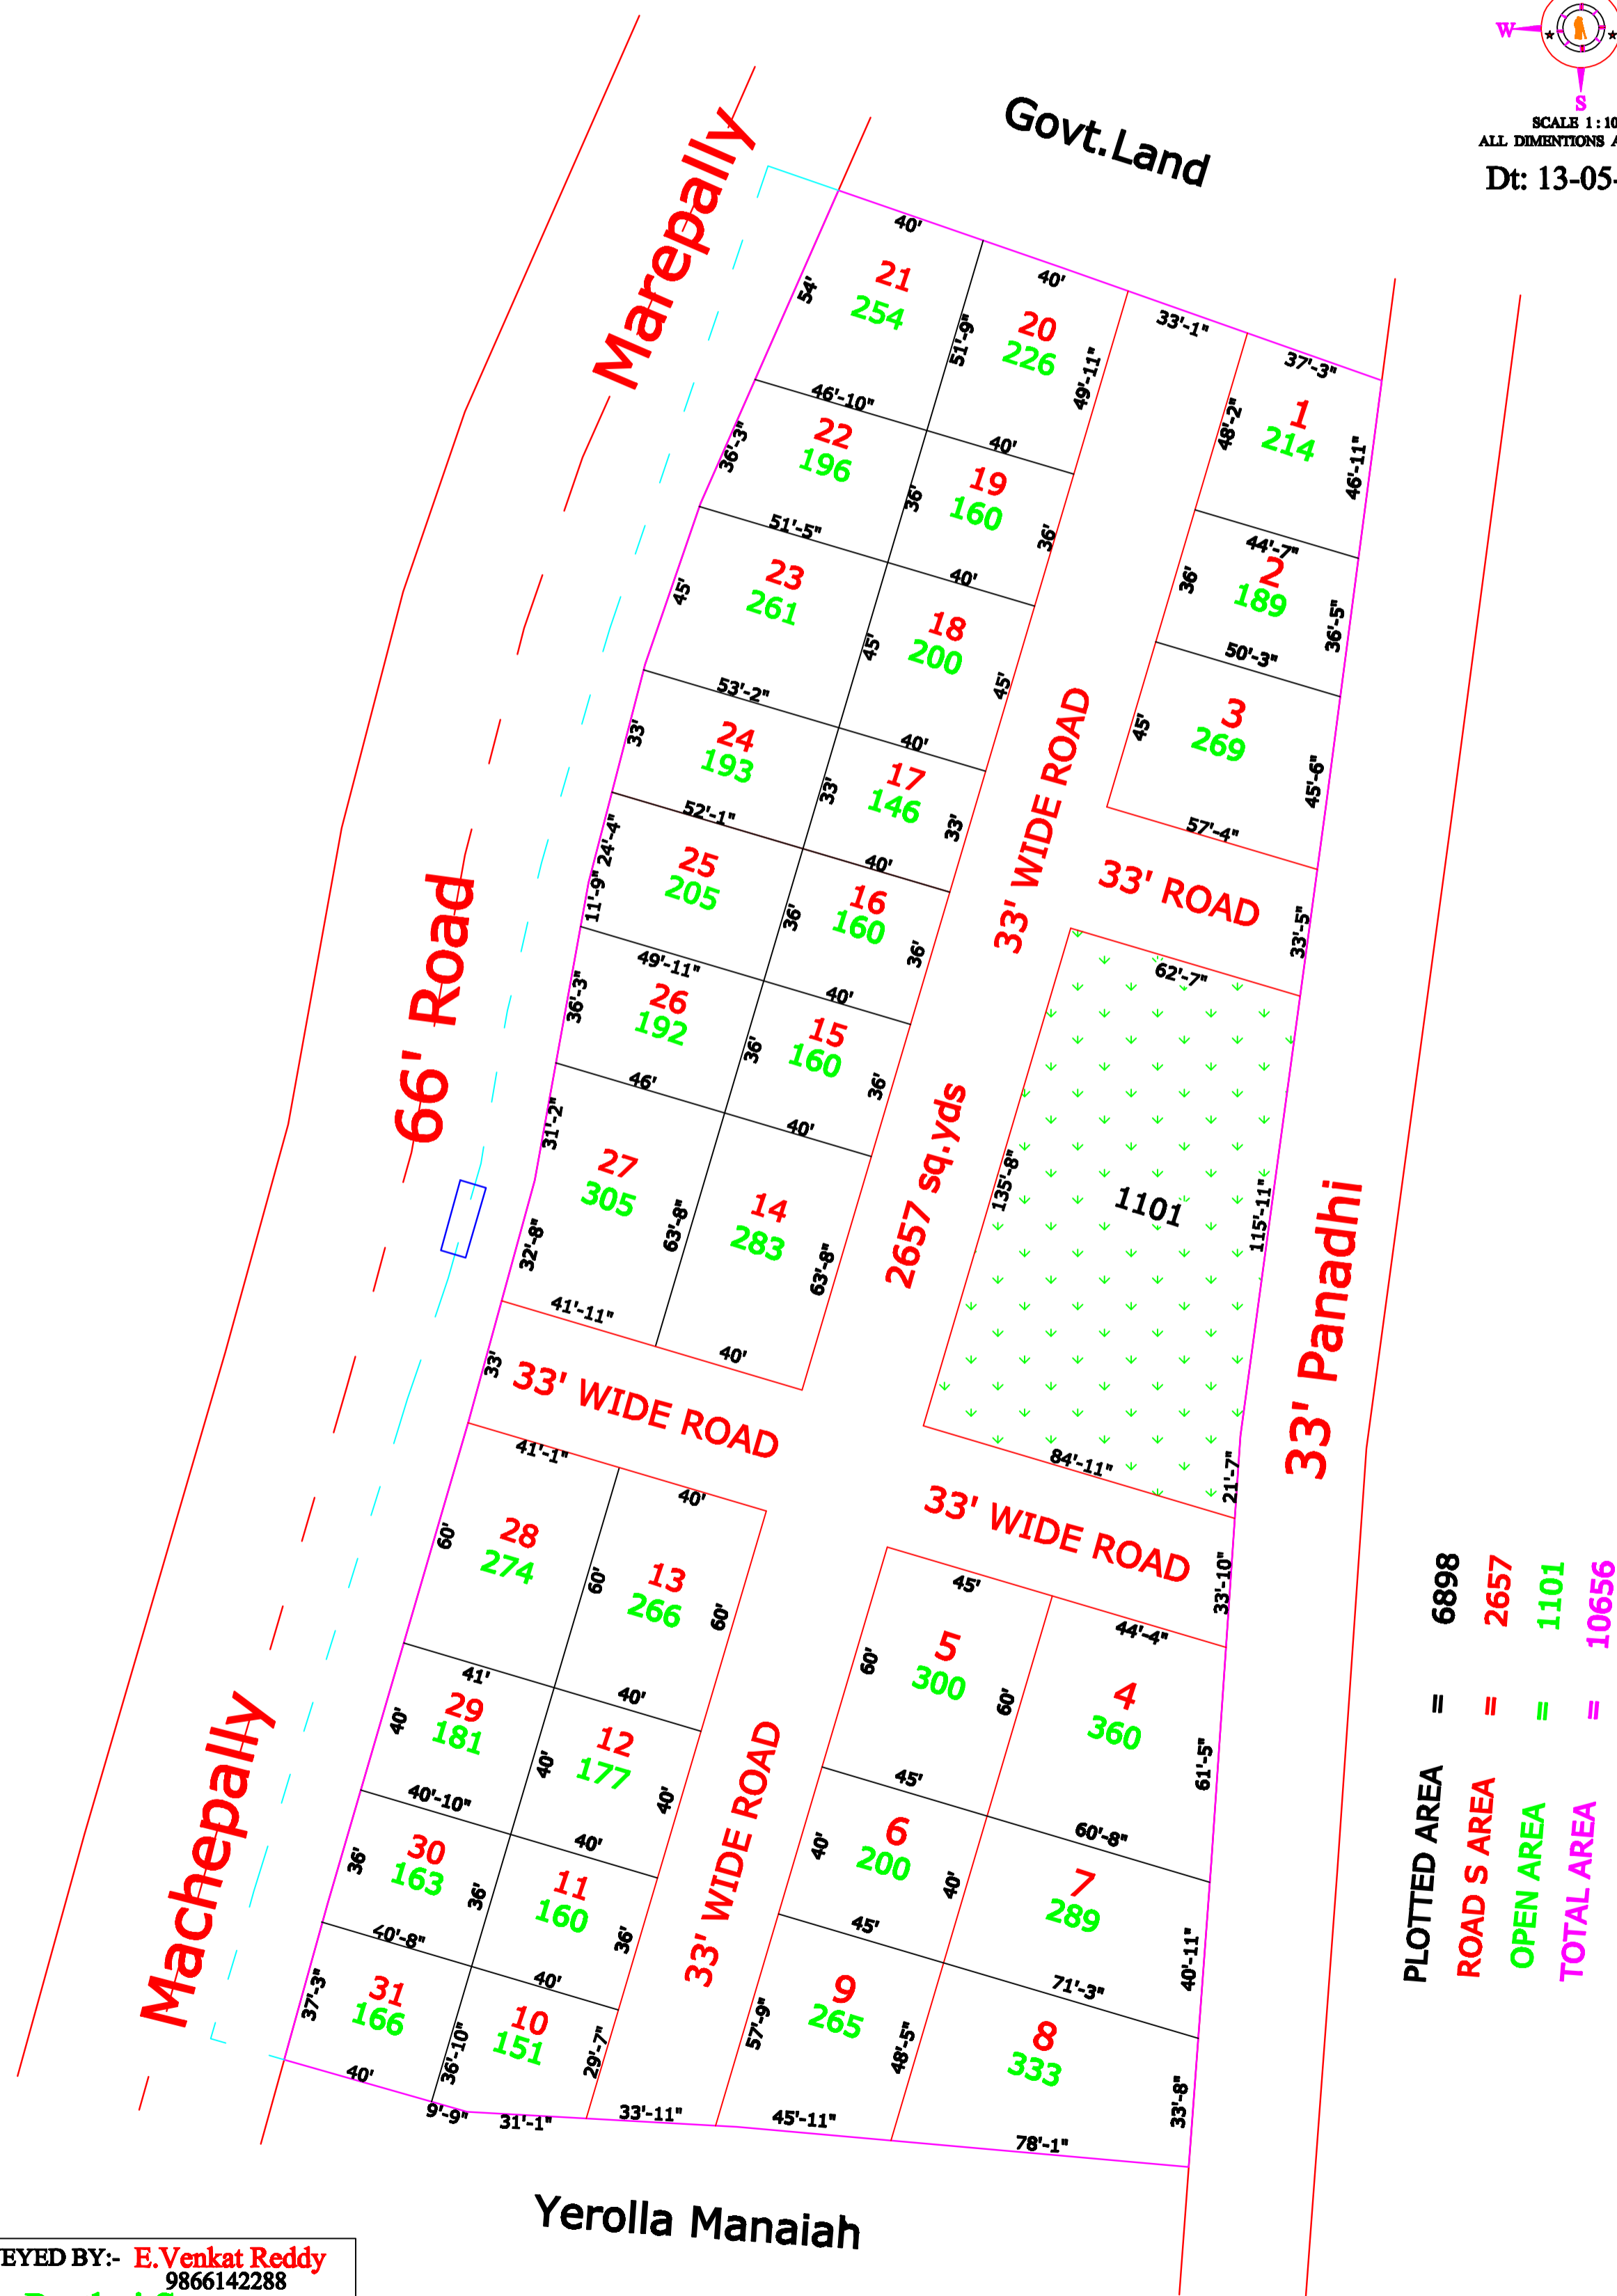

Site plan showing in sy no: 214/p, Area: Ac - Gts,
 Situated at Marepally(vi), Kondapur(m), SangaReddy(Dt).

PLOTTED AREA	=	6898
ROAD S AREA	=	2657
OPEN AREA	=	1101
TOTAL AREA	=	10656